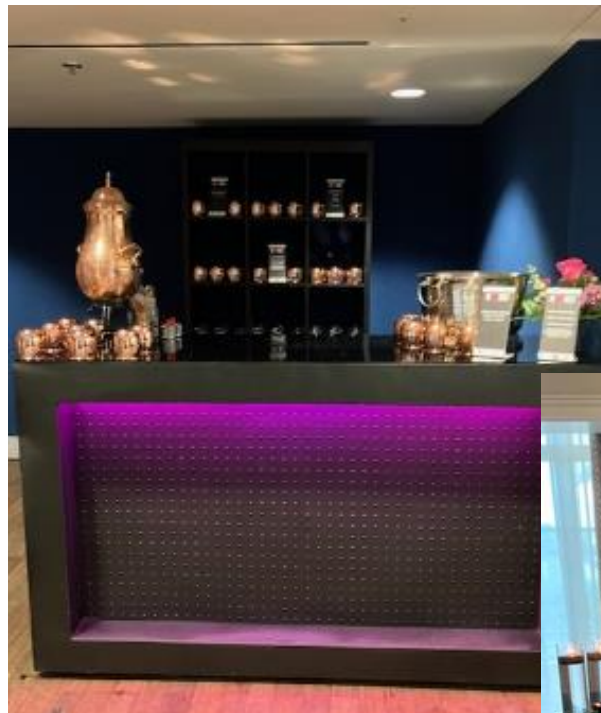

MORGAN

— MFG —

“The Beauty of Detail”

Bar Options

Piazza Bar Back

Blox Bar Back

Noir Bar

Branding front panel pricing available

VIP Glow Bar Options – Variety of Light Colors

VIP Curve

VIP Glow 6'

VIP Glow 4'

VIP Glow 8'

Branding front
panel pricing available

Additional Bar Options

Umber Bar

Grove Bar

Agile Bar

Provence Bar

Alba Bar

Meridian Bar

Corporate Lounge Budget Options

Option 1

Option 2